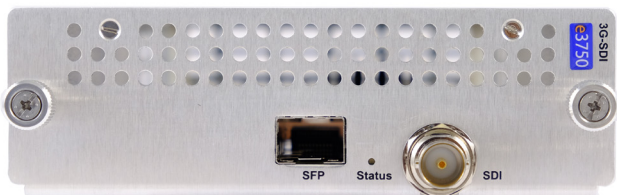

Single 3G-SDI encoder which delivers HD or SD H.264 streams from an SDI video input over your existing network.

Interfaces

- BNC SDI interface supporting:
 - 3G SDI - SMPTE 424M – Level A only
 - HD SDI - SMPTE 292M
 - SDI - SMPTE 259M
 - 1.75V p-p 75Ω
- SFP interface supporting the following Embrionix SFP modules:
 - Optical SDI input (EB60LC2R-MN2-P)
 - Optical SDI output (EB60LC2T-MN2-13F)
 - HD-BNC SDI input (EB30HD2R-LN)
 - HD-BNC SDI output (EB30HD2T-LN)
 - DIN SDI input (EB30CS2R-LN)
 - ST2022-6 input (EB22LC2B-SN & emOPT-2D-2022-6)
- Embedded audio extracted from active video input (BNC or SFP), single audio pair from eight available
- Two 802.3 10/100/1000BaseT Ethernet (RJ-45 chassis sockets, dual Ethernet features for redundancy purposes require c1210 chassis)
- Serial RS232 Port for local administration (RJ-45 chassis socket)

Streaming

- Single program MPEG-2 transport streams (ISO/IEC 13818-1)
- UDP/RTP
- IP unicast
- IP multicast
- IGMP Join Group for enhanced switch compatibility
- Up to 200Mbps total stream output

Channel Management

- Channel announcement via SAP/SDP
- Up to 10 simultaneous stream destinations
- Multicast/unicast address selection (automatic/manual)
- Configurable name, number and group membership

Video Input

- Automatic detection of resolution and frame rate
- Resolutions supported:
 - 1080p 23.98Hz/24Hz/50Hz/59.94Hz/60Hz
 - 1080i 50Hz/59.94Hz/60Hz
 - 720p 50Hz/59.94Hz/60Hz
 - 480i/525i 59.94Hz & 576i/625i 50Hz
- HD 16:9 aspect ratio
- SD 16:9 aspect ratio

Physical Format

- Modular hot swap blade for Exterity chassis
- AvediaStream c1101 providing 1 inputs
- AvediaStream c1103 providing up to 3 inputs
- AvediaStream c1210 providing up to 10 inputs

Environment