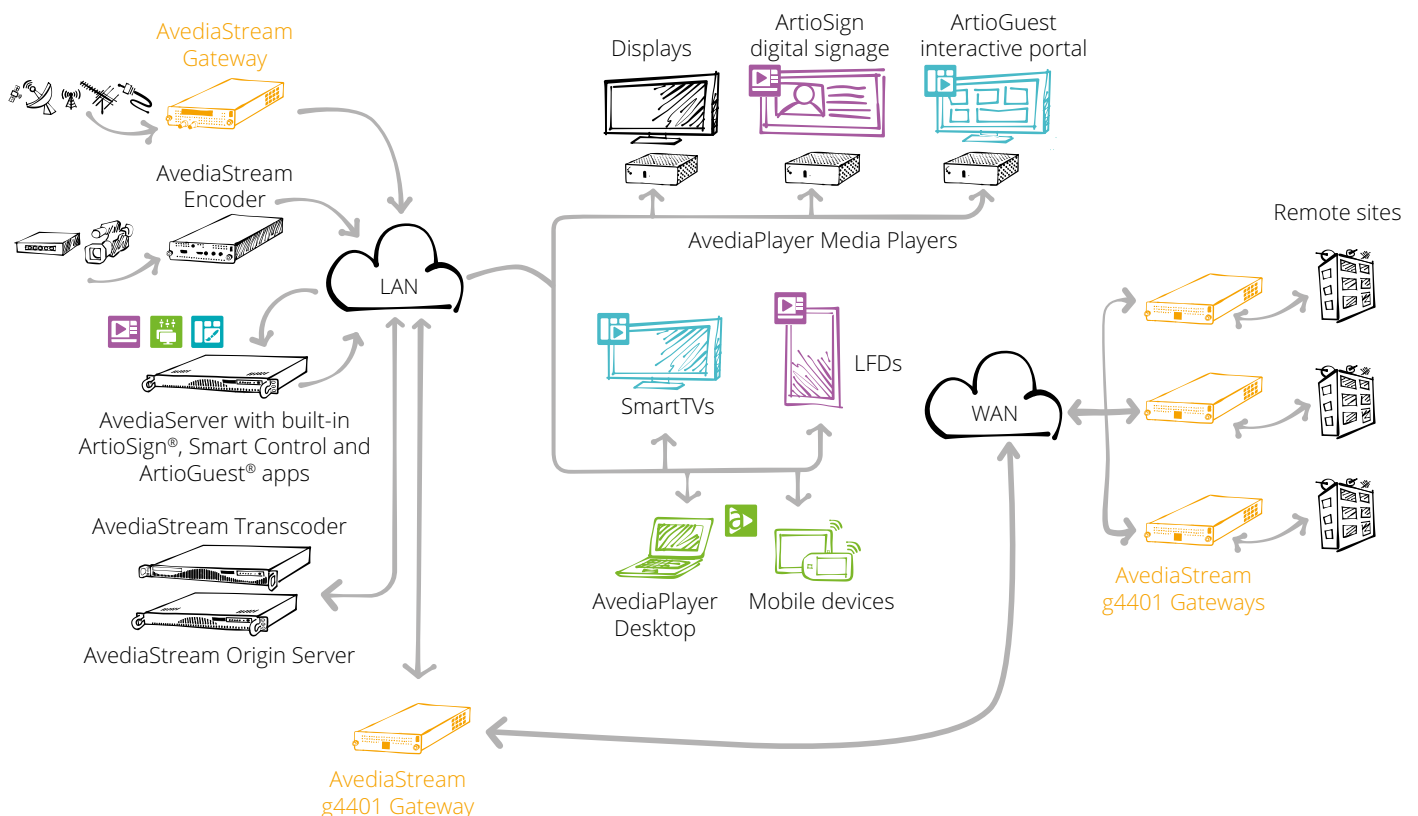

AvediaStream® Gateways

Stream hundreds of live TV and radio channels throughout your organisation over your IP network

Exterity AvediaStream Gateways capture live TV and radio channels and stream them directly over an IP network

The Exterity Gateway range contains gateways for terrestrial, satellite and cable sources and can supply multiple channels at any resolution, including 4K, from a single blade, delivering low cost and power consumption per channel. Each tuner connects to a frequency and can stream all the channels available on that multiplex onto the IP network.

Benefits of AvediaStream Gateways:

- Support the widest range of digital TV standards, including DVB-S/S2, DVB-T/T2, DVB-C/C2, ATSC and US cable
- IP multicast streaming enables delivery of TV and radio channels to an unlimited number of endpoints
- Support SD, HD, 4K/Ultra HD and 8K resolutions broadcast using MPEG2, H.264 or HEVC codecs
- Ensure complete content security to protect premium channels when delivered over IP networks
- Hassle-free, intuitive setup and an easy-to-manage web interface offer extensive control and monitoring
- Blade-into-Chassis design provides a highly reliable modular solution with 'Hot Swapping' ability
- Reliable, low cost and energy-efficient power consumption per channel
- Stream live video securely and reliably between remote sites over the internet, using the SRT protocol