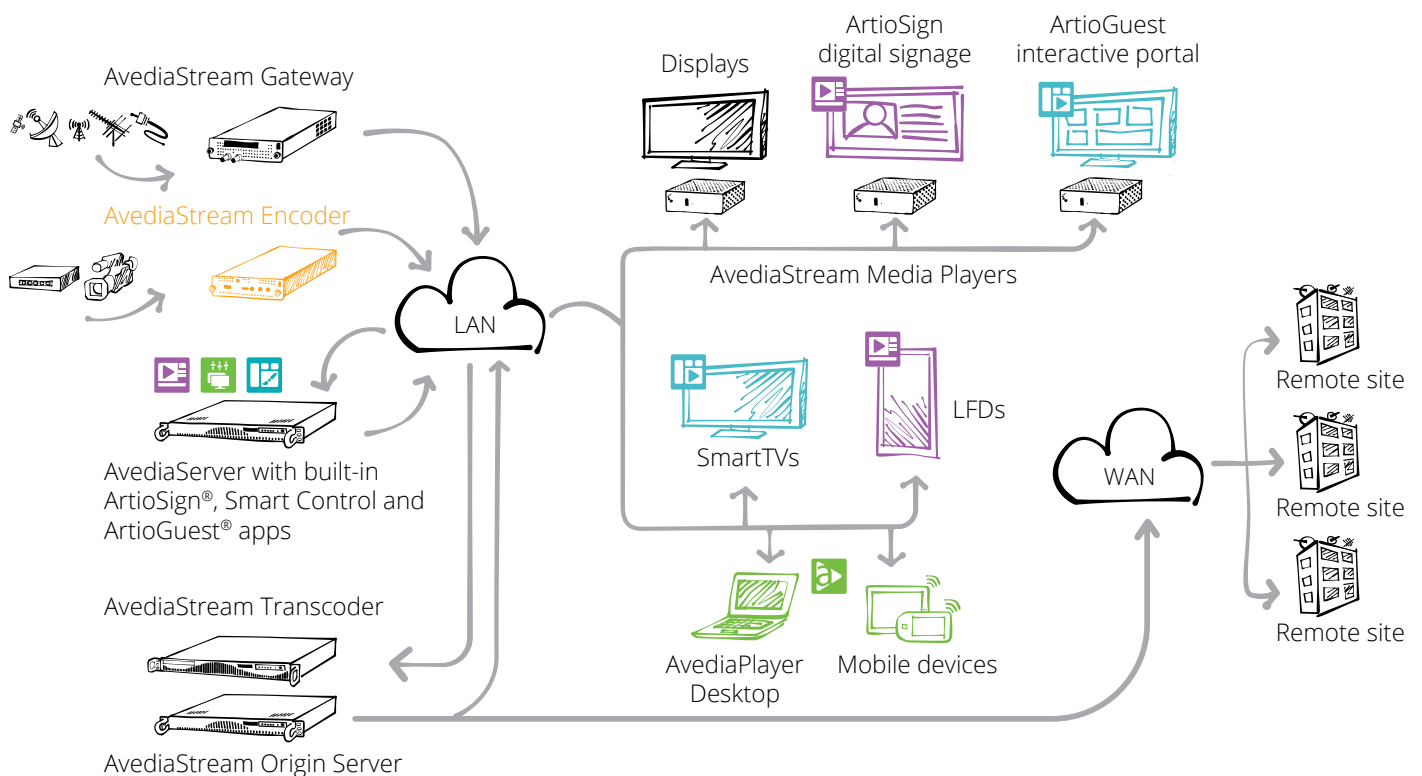

## Stream high quality, low latency video over IP

Exterity AvediaStream® Encoders stream live and pre-recorded video and audio directly onto an IP network, creating channels from the output of a wide range of sources, including satellite TV set-top boxes, digital signage systems and computers

The Exterity Encoder range delivers high-quality video up to 4K UHD from sources including HDMI and SDI, and is suitable for a wide range of industry and video solution requirements.

Flexible and easy to use, AvediaStream Encoders integrate seamlessly within any Exterity IP video or industry-standard solution. System management from the Exterity AvediaServer® provides an easy way to control content delivery to each individual screen.

### Benefits of AvediaStream Encoders

- Take any source and make a channel available on the network alongside live broadcast channels streamed from Exterity AvediaStream Gateways
- Minimise glass-to-glass latency with full multicast delivery when streaming live video
- Enable organisations to legally stream premium video content to up to 1000 compatible Exterity AvediaStream® Media Players with AvediaStream e383x HDCP Encoders
- Support Multicast UDP and seamlessly integrate with the AvediaStream Origin Server to deliver video streams to mobile devices and the internet.
- Contribute production-quality video to NDI® environments with HDMI Encoders
- Stream live video securely and reliably between remote sites over the internet, using the SRT protocol

### Streaming video content to mobile devices

Combining AvediaStream Encoders with the AvediaStream o7520 Origin Server can extend video streams outside the LAN for direct delivery to mobile devices or to contribute to Content Delivery Networks.