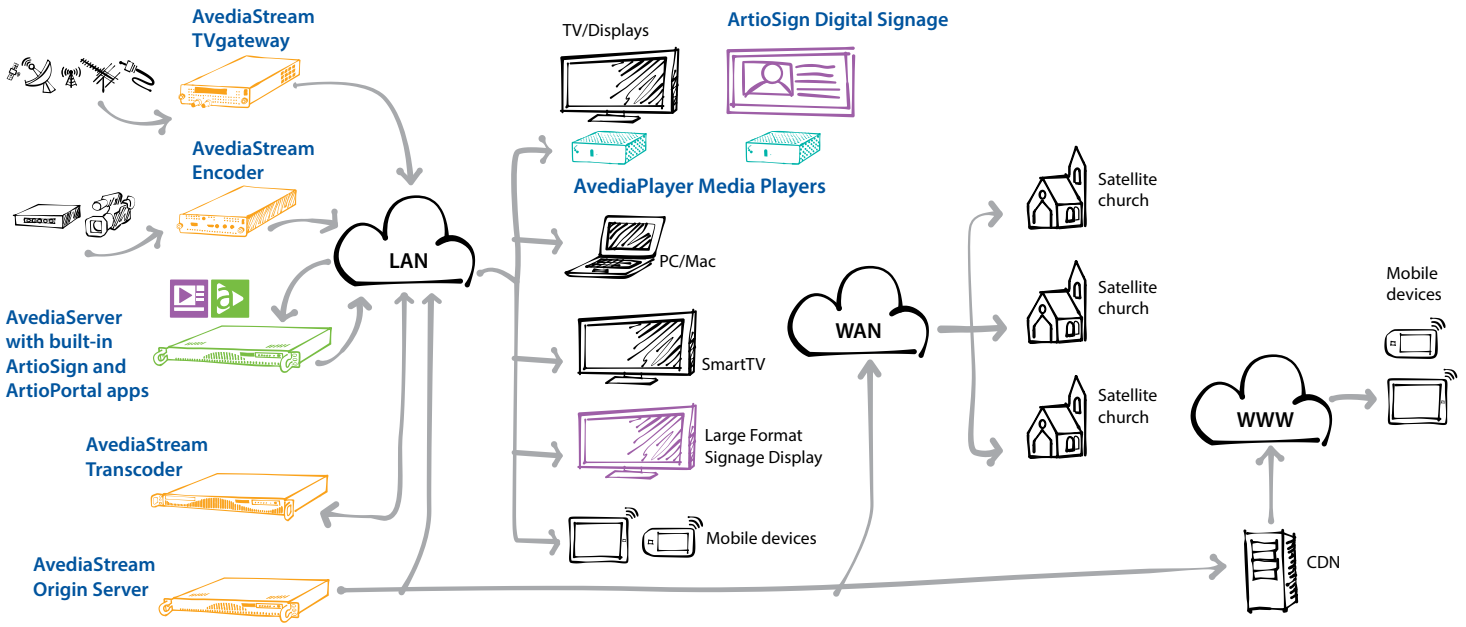

Exterity IP video & digital signage solutions in a House of Worship environment