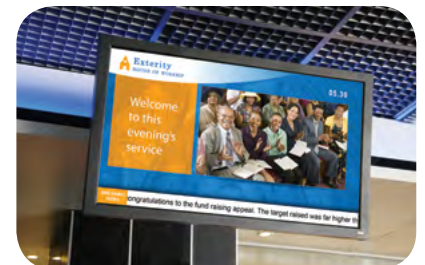

Exterity Solutions in House of Worship

- Deliver a dynamic mix of high-quality video content, live or on-demand throughout house of worship facilities, as well as to satellite locations and the internet
- Combine IP video with information on upcoming events, church information and important announcements
- Support a growing mobile culture with the ability to extend the reach of IP video to smartphones and tablets
- Easily create a personalized video experience for congregants
- Create your own TV channels for playout around the church campus and externally via the internet