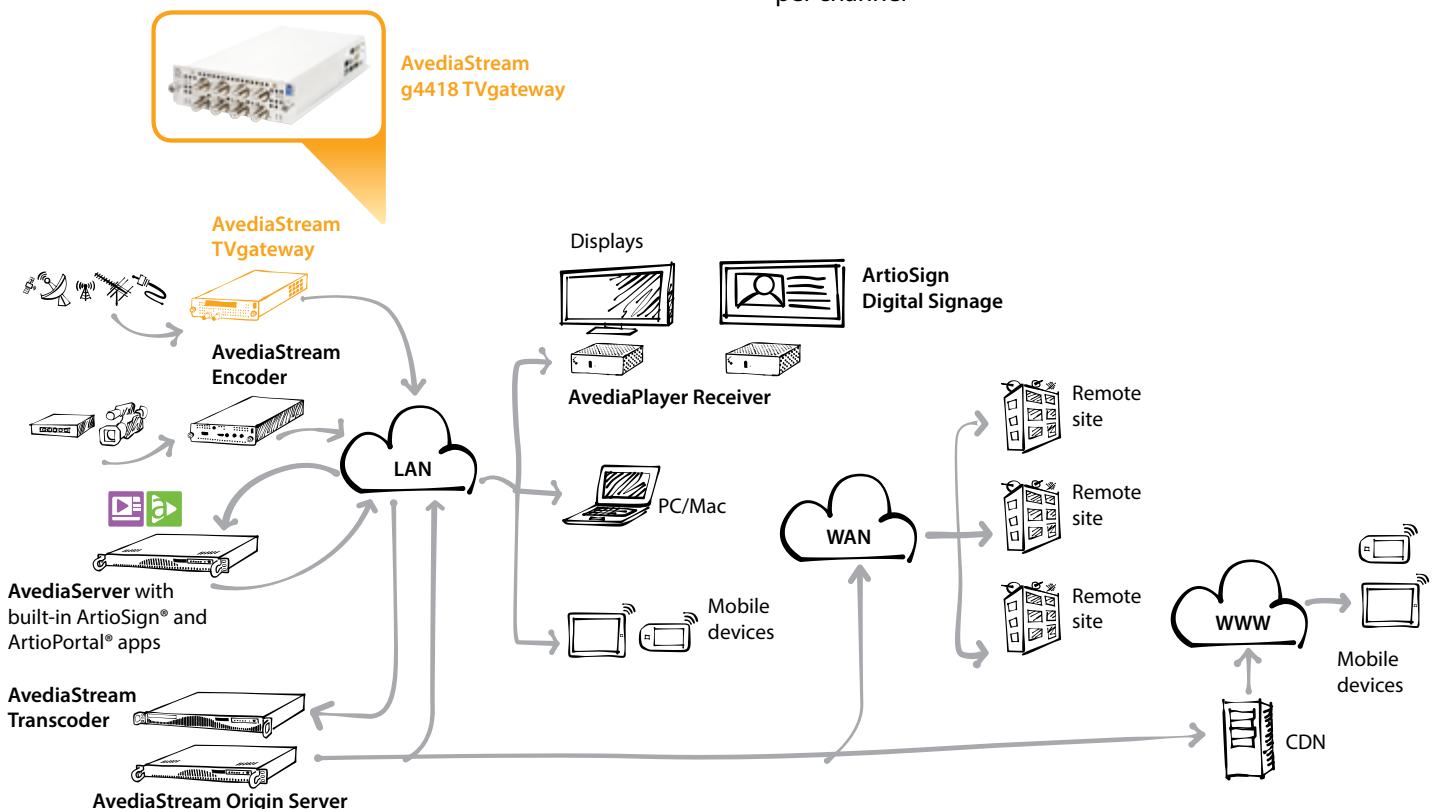

AvediaStream TVgateways

Stream hundreds of live TV and radio channels throughout your organization over your IP network

Exterity AvediaStream® TVgateways capture live TV and radio channels and stream them directly over an IP network.

The Exterity TVgateway range contains TVgateways for terrestrial, satellite and cable sources and can supply multiple channels at any resolution, including 4K, from a single blade, delivering low cost and power consumption per channel. A single TVgateway blade can deliver all UK Freeview channels from eight multiplexes.

Benefits of AvediaStream TVgateways:

- Support the widest range of digital TV standards: DVB-T/ T2, DVB-C/C2, DVB-S/S2, ATSC, Clear QAM, ASI
- IP multicast streaming enables delivery of TV and radio channels to an unlimited number of endpoints
- Support SD, HD, 4K, Ultra HD and HEVC broadcast streams
- Ensure complete content security to protect premium channels when they are delivered over IP networks
- Hassle free, intuitive set-up and an easy-to-manage web interface offer extensive control and monitoring
- Blade-into-Chassis design provides a highly reliable modular solution with 'Hot Swapping' ability
- Reliable, low cost and energy-efficient power consumption per channel

Deliver Content Securely

Broadcasters, media operators and organizations need to safeguard content streamed via their enterprise IP video system and protect the material from illegal copying and distribution. Exterity TVgateways can ensure system-wide content protection with built-in encryption from SECUREMEDIA®, Samsung LYNK™ and Verimatrix.