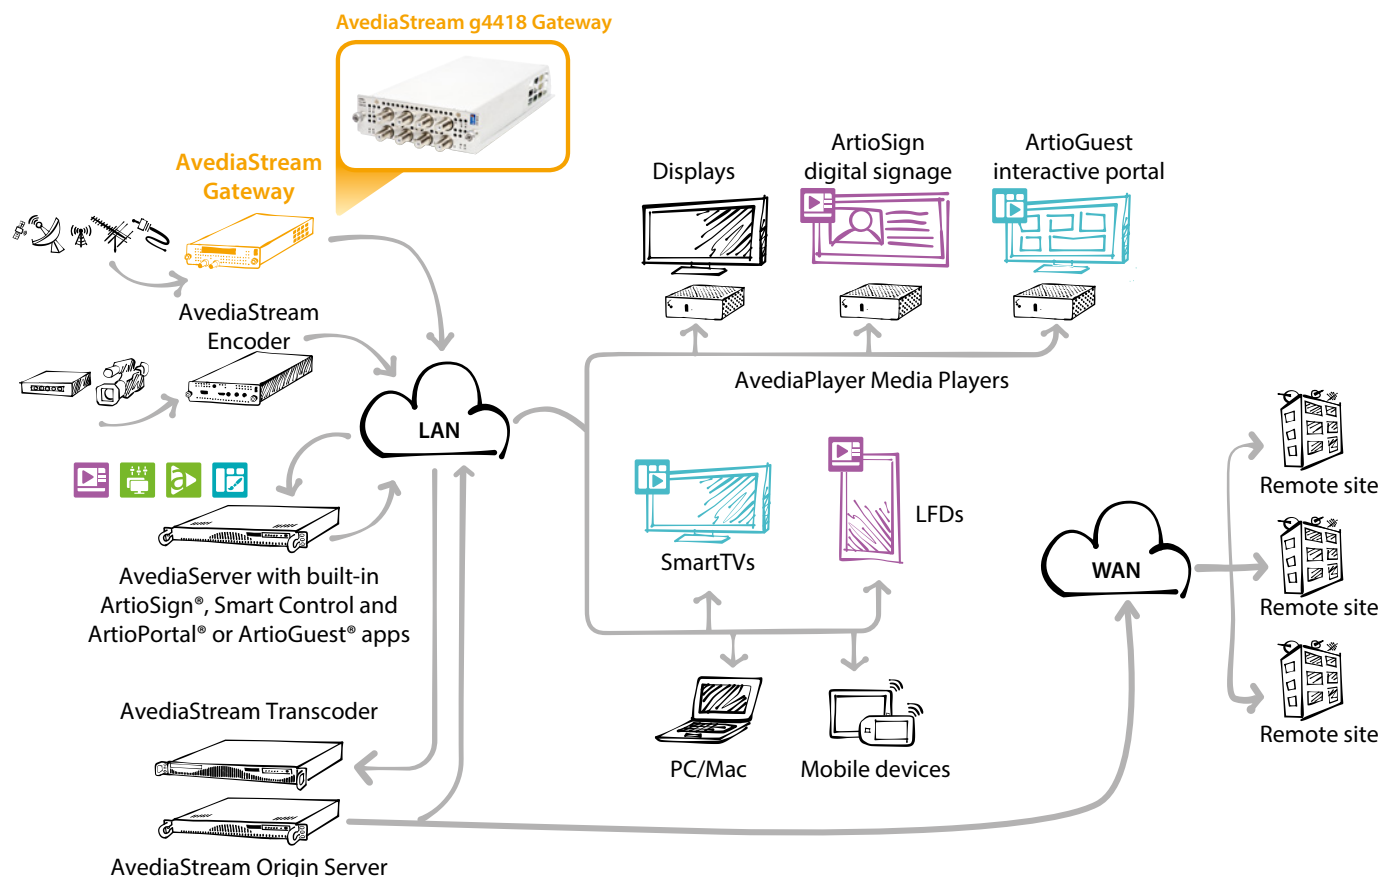

# AvediaStream Gateways

Stream hundreds of live TV and radio channels throughout your organisation over your IP network

Exterity AvediaStream® Gateways capture live TV and radio channels and stream them directly over an IP network

The Exterity Gateway range contains gateways for terrestrial, satellite and cable sources and can supply multiple channels at any resolution, including 4K, from a single blade, delivering low cost and power consumption per channel.

## Deliver Content Securely

Broadcasters, media operators and organisations need to safeguard content streamed via their enterprise IP video system and protect the material from illegal copying and distribution. Exterity Gateways can ensure system-wide content protection with built-in encryption from SECUREMEDIA®, Samsung LYNK™ and Verimatrix.

## SRT Support

The AvediaStream g4400 Gateway enables organisations to deliver live video between distant sites over the internet, such as training sessions, without the need for costly dedicated delivery networks. As security and reliability are paramount, the gateway uses the SRT protocol, guaranteeing Secure and Reliable Transport of video, with minimal delay, between remote sites for distribution to all the screens in your Exterity system.