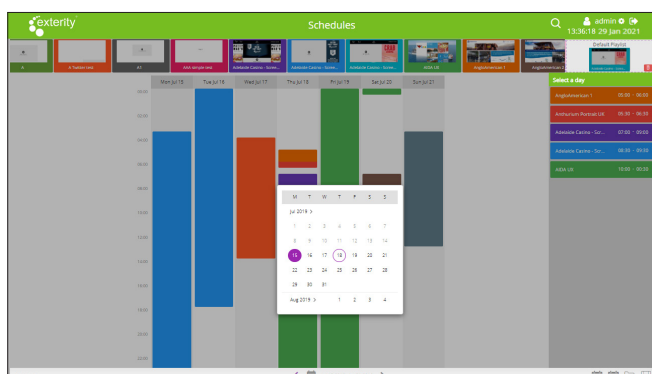

Configurable permissions

- Limit users or profiles to editing only certain playlists
- Limit users or profiles to editing only certain elements within certain playlists

Moment of Exclusivity

- Design Moment of Exclusivity signage for your venue

Sports Statistics

- The Sports Statistics element displays live match info from Opta, such as team sheets, player performance data, live scores, and more
- artio-lic-sports licence required

Schedules

Schedule when specific content should be displayed, and when signage displays should be powered off and on.

Campaign Creation

- Create campaigns to schedule content to be displayed up to a year in advance
- Schedule content with 1 minute granularity
- Agenda view aids short adjacent playlist timing
- Specify default playlist for when no other content is scheduled
- Configurable publish time
- Easily search for playlists or campaigns

Configurable permissions

- Limit users or profiles to editing only certain campaigns

Smart Control

Publish playlists and campaigns to ArtioSign Display-enabled devices using the simple Smart Control drag-and-drop interface