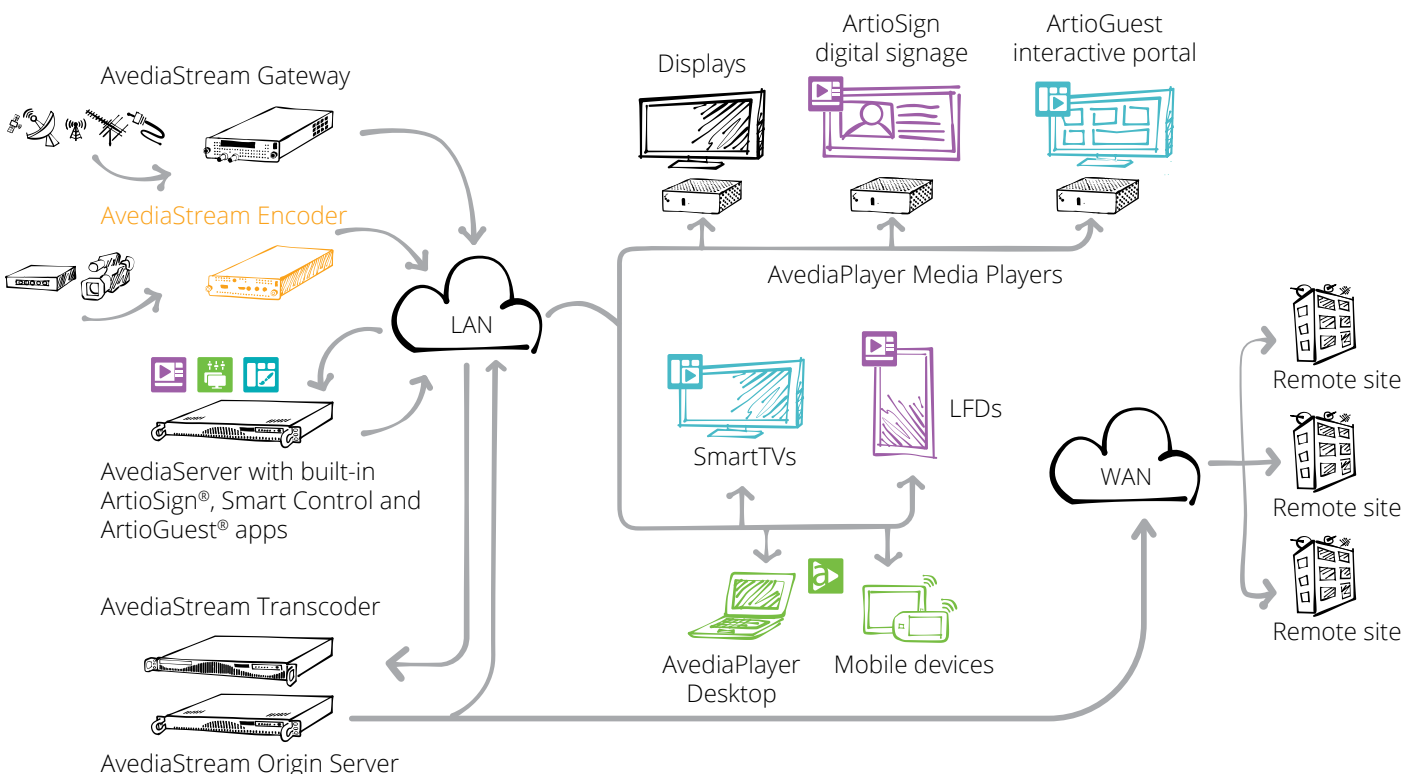

## Stream high quality, low latency video over IP

Exterity AvediaStream® Encoders stream live and pre-recorded video and audio directly onto an IP network, creating channels from the output of a wide range of sources, including satellite TV set-top boxes, digital signage systems and computers

The Exterity Encoder range delivers high-quality video up to 4K UHD from sources including HDMI and SDI, and is suitable for a wide range of industry and video solution requirements.

Flexible and easy to use, AvediaStream Encoders integrate seamlessly within any Exterity IP video or industry-standard solution. System management from the Exterity AvediaServer® provides an easy way to control content delivery to each individual screen.

AvediaStream Encoders can also be managed as standalone units through a web browser.

## Streaming video content to mobile devices

Combining AvediaStream Encoders with the AvediaStream o7500 Origin Server can extend video streams outside the LAN for direct delivery to mobile devices or to contribute to Content Delivery Networks.